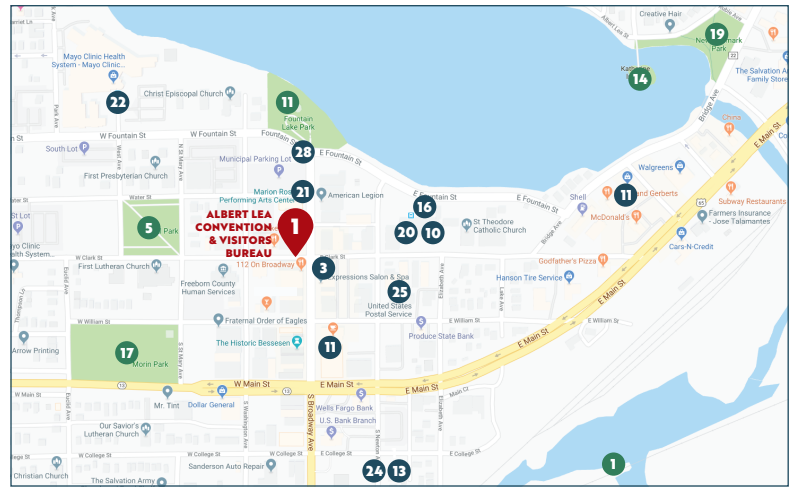

LAND BETWEEN THE LAKES

WELCOME TO ALBERT LEA

PARKS

1. Academy Park
2. Bancroft Bay Park
3. Bellview Park
4. Brookside
5. Central Park
6. Dress Island
7. East Gate Park
8. Eberhardt Park
9. Edgewater Park
10. Frank Hall Park
11. Fountain Lake Park
12. Hawthorne Park
13. Hayek Park
14. Katherine Island
15. Lakeview Park
16. Memorial Park
17. Morin Park
18. Myre-Big Island State Park
19. New Denmark Park
20. Oakwood
21. Pioneer Park
22. Shoff Park
23. Shoreland Heights Park
24. Shorewood Hills Park
25. Snyder Fields
26. Southwest Park
27. Troy Hammer Park
28. Valley Park

LAKES

1. Albert Lea Lake
2. Fountain Lake
3. Goose Lake
4. Pickerel Lake

POINTS OF INTEREST

1. Airport
2. Albert Lea Arena
3. Albert Lea Art Center
4. Albert Lea High School
5. Aquatic Center
6. Bayside Ski Show
7. Bike Trail
8. Boat Landing
9. City Beach
10. City Hall
11. Coffee
12. Community Boat House
13. Court House
14. Disc Golf Course
15. Fairgrounds
16. Fire Department
17. Freeborn County Historical Museum, Library, & Village
18. Golf Course
19. Grocery Store
20. Library
21. Marion Ross Performing Arts Center
22. Medical Center
23. Pelican Breeze II
24. Police Station
25. Post Office
26. Riverland
27. Rock Climbing Wall
28. Splash Pad
29. Winery

LODGING

1. AmericanInn
2. Best Western Plus
3. Comfort Inn
4. Country Inn & Suites
5. Countryside Inn
6. Czech Inn Bed & Breakfast
7. Econolodge & Quality Inn & Suites
8. Holiday Inn Express
9. Motel 6
10. Motel 65
11. Ramada Inn
12. The Grace Place